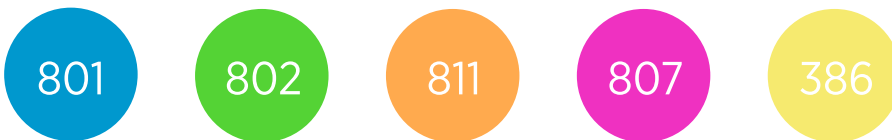

Color Charts

**material texture causes color perception to vary.